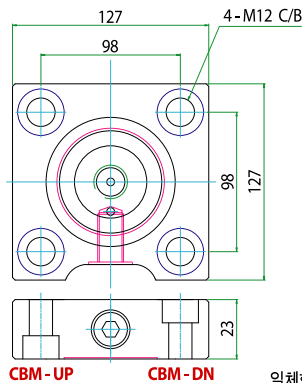

마운팅베이스 Mounting Bases 取付用ベース

■ BH - 4000

■ BM - 4000

일체형
一体形
Built-in Type

■ BL - 4000

일체형
一体形
Built-in Type

■ CBH - 4000

CBH-UP CBH-DN

■ CBM - 4000

일체형
一体形
Built-in Type

CBM-UP CBM-DN

■ CBL - 4000

일체형
一体形
Built-in Type

CBL-UP CBL-DN

■ CBS - 4000

CBS-UP CBS-DN