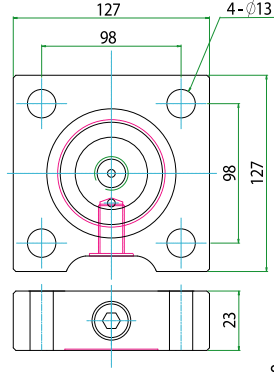

마운팅베이스 Mounting Bases 取付用ベース

■ BH - 4000

■ BM - 4000

일체형
一体形
Built-in Type

■ BL - 4000

일체형
一体形
Built-in Type

■ CBH - 4000

CBH-UP CBH-DN

■ CBM - 4000

일체형
一体形
Built-in Type

CBM-UP CBM-DN

■ CBL - 4000

일체형
一体形
Built-in Type

CBL-UP CBL-DN

■ CBS - 4000

CBS-UP CBS-DN