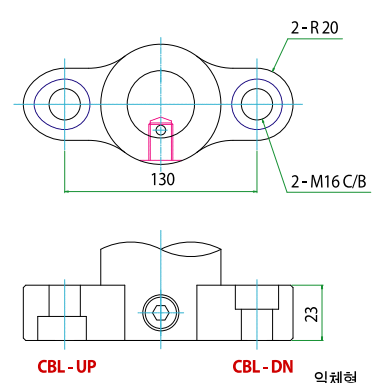

마운팅베이스 Mounting Bases 取付用ベース

■ BH - 4000

■ BM - 4000

일체형
一体形
Built-in Type

■ BL - 4000

일체형
一体形
Built-in Type

■ CBH - 4000

CBH-UP CBH-DN

■ CBM - 4000

일체형
一体形
Built-in Type

CBM-UP CBM-DN

■ CBL - 4000

일체형
一体形
Built-in Type

CBL-UP CBL-DN

■ CBS - 4000

CBS-UP CBS-DN