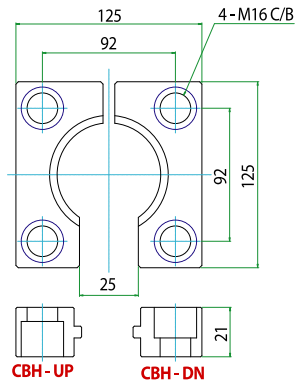

마운팅베이스 Mounting Bases 取付用ベース

■ BH - 4000

■ BM - 4000

일체형
一体形
Built-in Type

■ BL - 4000

일체형
一体形
Built-in Type

■ CBH - 4000

CBH-UP CBH-DN

■ CBM - 4000

일체형
一体形
Built-in Type

CBM-UP CBM-DN

■ CBL - 4000

일체형
一体形
Built-in Type

CBL-UP CBL-DN

■ CBS - 4000

CBS-UP CBS-DN